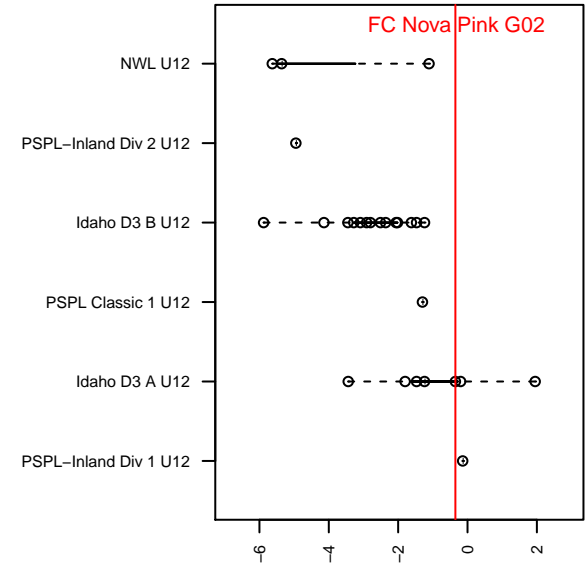

# FC Nova Pink G02

FC Nova SC  
 Boise, ID  
 G02 total strength=779  
 attack=1.92 defense=0.45  
 fall league = Idaho D3 A U12  
 spr league = Spr Idaho D3 A U12

alt names used:  
 FC Nova U11 Pink  
 FC NOVA ACADEMY PINK  
 FC NOVA ACADEMY PINK

Venues played:  
 2014 HotShot U11  
 2014 Idaho D3 A U12  
 2014 FC Nova Fall Showcase U13G Puma  
 2014 Spr Idaho D3 A U12

**FC Nova Pink G02**  
 Dots are actual minus expected GF (blue circles) and GA (red triangles).  
 Blue line is smoothed change in attack strength. Red is smoothed change in defense strength.

**attack and defense variance (black dot)  
relative to other teams  
and top 10 in region**

**attack and defense rating  
relative to others at age  
and all opponents in last 13 months**

**Performance relative to 13 month average**